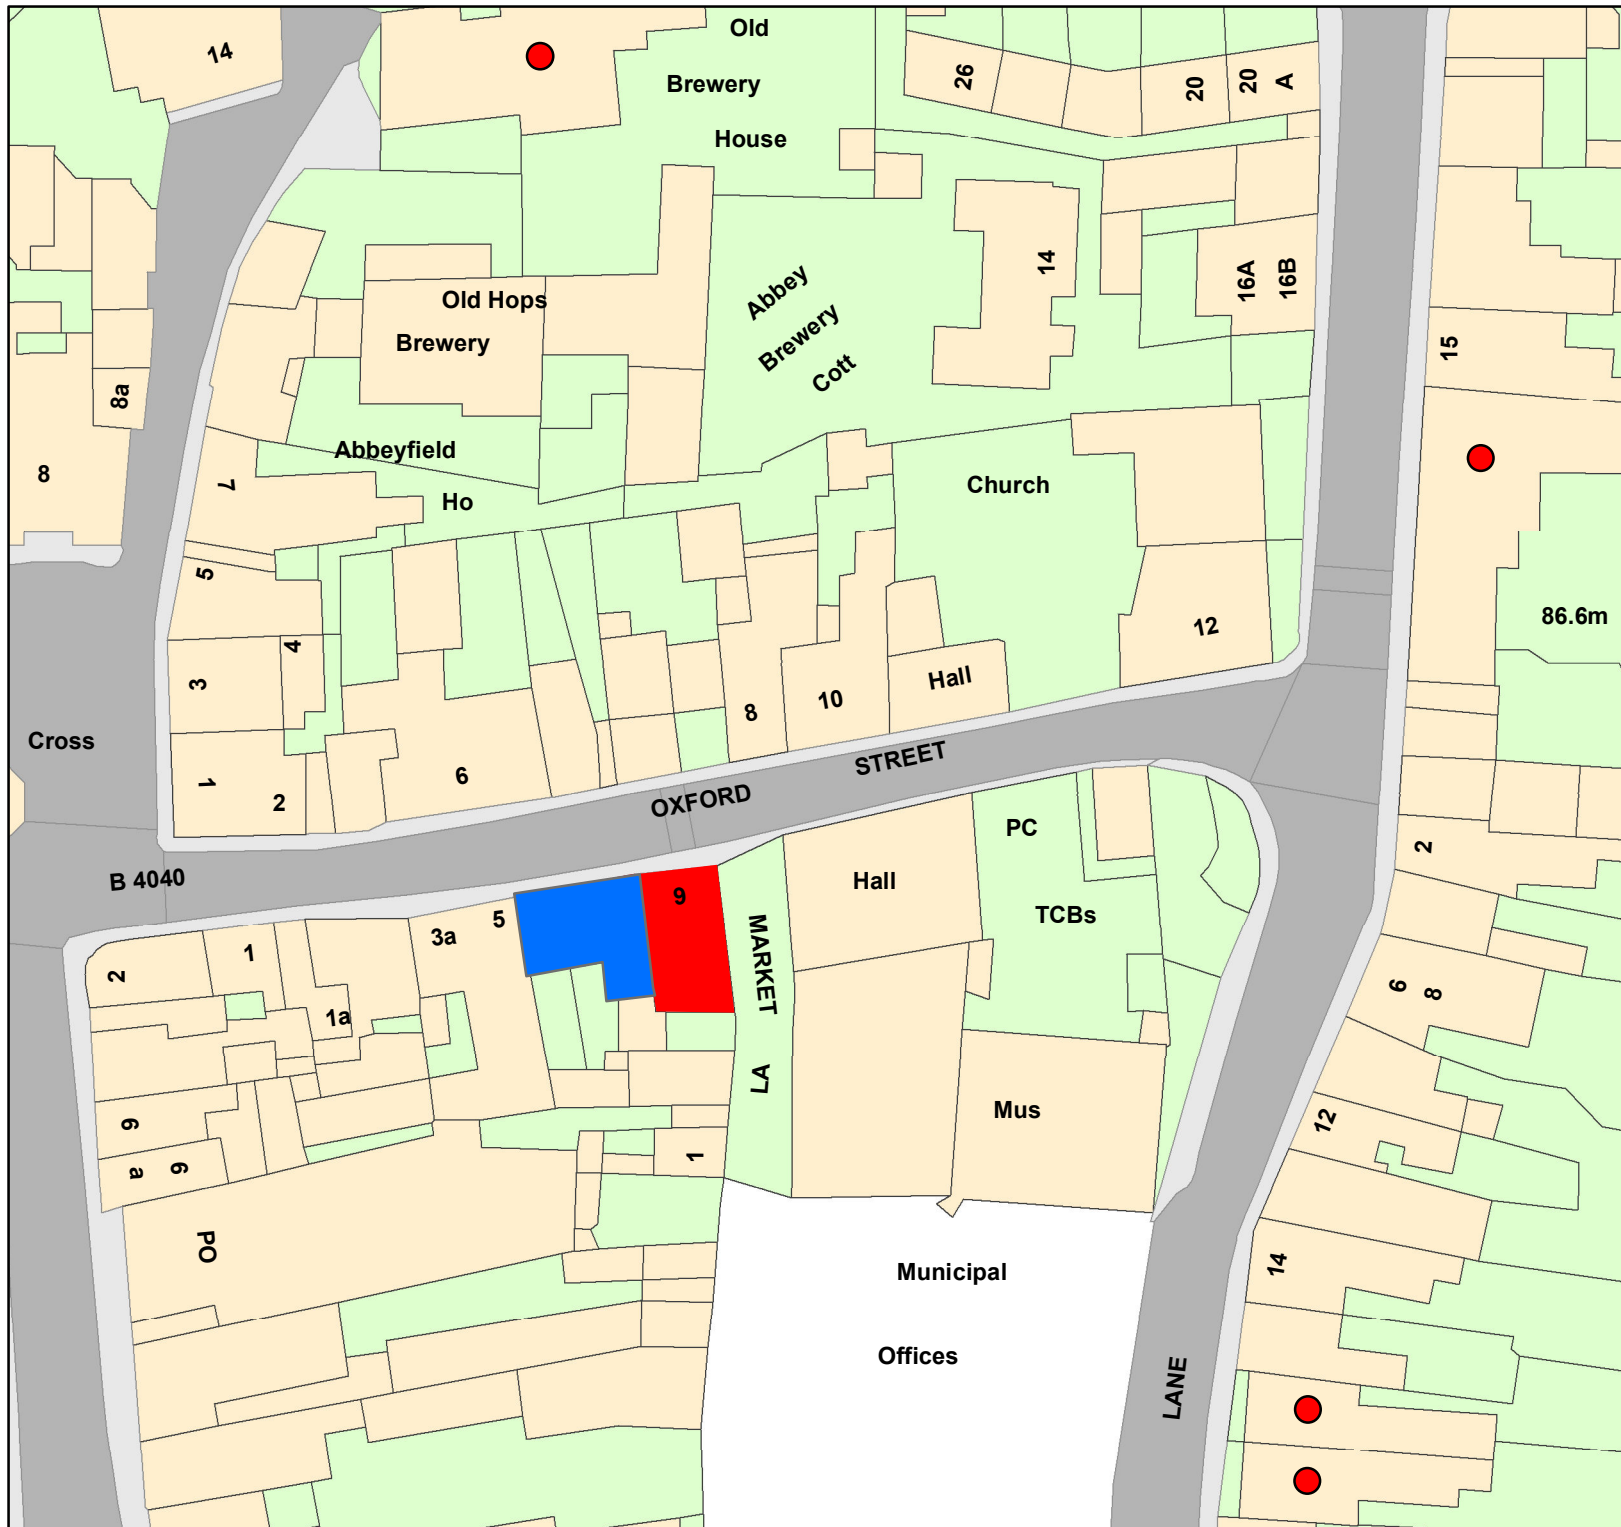

Guildhall Bar 9 Oxford Street Malmesbury

Scale

1:626

- Guildhall Bar
- The Borough Arms
- Interested Parties

Wiltshire Council
Where everybody matters

Reproduced from the Ordnance Survey mapping with permission of Her Majesty's Stationary Office. Crown Copyright. Unauthorised reproduction infringes Crown Copyright and may lead to prosecution or civil proceedings. License number 100049050